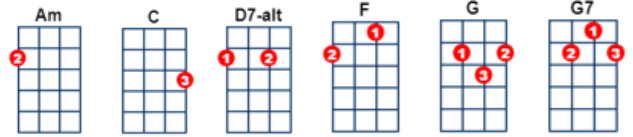

Wonderful World [C] Sam Cooke 1959

V4

BPM: 70

https://www.youtube.com/watch?v=VzLi5jX_C4&t=18s

INTRO: C . . . | Am . . . | C . . . | Am . . . |

VERSE 1:

GALS C Don't know much a-bout | Am His--tor--y--- | **GUYS** F Don't know much Bi--ol----o-----gy---- | G7
GALS C Don't know much a-bout a Science~book | **GUYS** F Don't know much a-bout the French l--- took | G7

ALL CHORUS 1:

C But I do know--- that | F love--- you | C And I know that if you |
 F love me- too What a | G7 wonderful world this could | C be----- |

VERSE 2:

GALS C Don't know much a-bout Ge- o-- gra-- phy-- | **GUYS** F Don't know much Trigo-nom-- e---- try---- | G7
GALS C Don't know much a-bout | Am Al---- ge-- bra---- | **GUYS** F Don't know what a Slide---- rule is-- for---- | G7

ALL CHORUS 2:

C But I do know one and one is--- two | C And if this one could |
 F be with you What a | G7 wonder-ful world this could | C be----- |

GALS BRIDGE:

G7 Now I don't claim to be an 'A' student | C But I'm tryin' to be----- | G7 C

ALL CHORUS 3:

C But I do know--- that | F love--- you | C And I know that if you |
 F love me- too What a | G7 wonderful world this could | C be----- |

VERSE 3:

C La-ta ta-ta ta-ta | Am His--- to--- ry--- |
 F Mm--- mm--- mm | G7 Bi--- ol--- o-- gy |
 C La-ta ta-ta ta-ta | Am Science--- book--- |
 F Mm--- mm-- mm | G7 French l--- took--- |