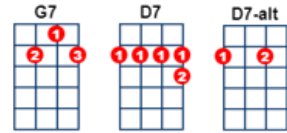

# I'm Into Something Good [C] GALS

Carole King & Gerry Goffin 1965 USA Cookies UK Hermans Hermits

<https://www.youtube.com/watch?v=n0J6q42zLH0>

INTRO: C . F . | C . F . | C . F . | C . F . | V 4

BPM: 140

**GALS** C . F . | C . F . | C . F . | C . C7 . |  
 Woke up this morn-in' feelin'---- fine----- There's somethin' spe-cial on my mind-----

F . . . | C . F . | C . F . |  
 Last night I met a new boy in the neigh-bour-hood whoa yeah----- (Ooo-OO)

**GUYS** G7 . . . | F . . . | C . F . | C . F . |  
 Some-thin' tells me I'm into some-thin' good-----  
 (Oooo----- Oooo----- some-thing tells me I'm into some-thing)