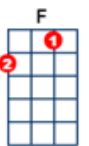

I Can See Clearly Now [D]

Johnny Nash 1972 BPM: 122

<https://www.youtube.com/watch?v=b0cAWgTPiwM>

G* & C* = Alternative bar shaped cords

INTRO: 1 2 3 4 BASS PLAYS ONE BAR THEN | D . . . | . . . . | STRUM ↓ ↓ ↑ ↑ ↓ ↓ ↑

VERSE 1:-----

D . . . | G . . . | D . . . | . . . . |
I can see clear-ly now the rain has gone—

D . . . | G . . . | A . . . | . . . . |
I can see all— obsta-cles in my— way—

D . . . | G . . . | D . . . | . . . . |
Gone are the da-ark clouds that had me blind—

D . . . | C . . . | G . . . | D . . . . |
It's gonna be a bright— bright—, sunshine-y day~~~~~

D . . . | C . . . | G . . . | D . . . . |
It's gonna be a bright— bright—, sunshine-y day~~~~~

VERSE 2:-----

D . . . | G . . . | D . . . | . . . . |
I think I can make it now the pain has gone—

D . . . | G . . . | A . . . | . . . . |
All of the bad— feelings have dis-ap-peared ~~~~~

D . . . | G . . . | D . . . | . . . . |
Here is that rain-bow I've been wait-ing for~~~~~

D . . . | C . . . | G . . . | D . . . . |
It's gonna be a bright— bright—, sunshine-y day~~~~~

BRIDGE:-----

F . . . | . . . | C . . . | . . . . |
Look all a-round, there's nothing but blue— sky~~~~~

F . . . | . . . | A . . . | . . . . |
Look straight a-head **noth-ing but** blue— sky~~~~~

C#m . . . | G* . . . | C#m . . . | G* . . . | C* . . . | Bm . . . | A . . . . |
y~~~~~y~~~~~y~~~~~y~~~~~Ooo~~~~~Ooo~~~~~Ooo~~~~~

VERSE 3:-----

D . . . | G . . . | D . . . | . . . . |
I can see clear-ly now the rain has gone—

D . . . | G . . . | A . . . | . . . . |
I can see all— obsta-cles in my— way—

D . . . | G . . . | D . . . | . . . . |
Gone are the da-ark clouds that had me blind—

D . . . | C . . . | G . . . | D . . . . |
It's gonna be a bright— bright—, sunshine-y day~~~~~

D . . . | C . . . | G . . . | D . . . . |
It's gonna be a bright— bright—, sunshine-y day~~~~~

D . . . | C . . . | G . . . | D . . . . | D \