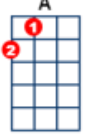

# I Can See Clearly Now [D]

Johnny Nash 1972 BPM: 122

<https://www.youtube.com/watch?v=b0cAWgTPiwM>

G\* & C\* = Alternative bar shaped cords

INTRO: 1 2 3 4 BASS PLAYS ONE BAR THEN | D . . . | . . . . | STRUM ↓ ↓ ↑ ↑ ↓ ↓ ↑

VERSE 1:-----

D . . . | G . . . | D . . . | . . . . |  
I can see clear-ly now the rain has gone—

D . . . | G . . . | A . . . | . . . . |  
I can see all— obsta-cles in my— way—

D . . . | G . . . | D . . . | . . . . |  
Gone are the da-ark clouds that had me blind—

D . . . | C . . . | G . . . | D . . . . |  
It's gonna be a bright— bright—, sunshine-y day~~~~~

BRIDGE:-----

F . . . | . . . | C . . . | . . . . |  
Look all a-round, there's nothing but blue— sky~~~~~