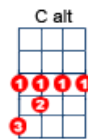

D . . . | G . . . | A . . . | . . . . |
I can see all— obsta-cles in my— way—