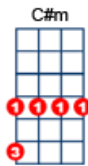

D . . . | G . . . | A . . . | . . . . |
All of the bad— feelings have dis-ap-peared ~~~~~

D . . . | G . . . | D . . . | . . . . |
Here is that rain-bow I've been wait-ing for~~~~~

D . . . | C . . . | G . . . | D . . . . |
It's gonna be a bright— bright—, sunshine-y day~~~~~

BRIDGE:-----

F . . . | . . . | C . . . | . . . . |
Look all a-round, there's nothing but blue— sky~~~~~

F . . . | . . . | A . . . | . . . . |
Look straight a-head **noth-ing but** blue— sky~~~~~

C#m . . . | G* . . . | C#m . . . | G* . . . | C* . . . | Bm . . . | A . . . . |
y~~~~~y~~~~~y~~~~~y~~~~~Ooo~~~~~Ooo~~~~~Ooo~~~~~

VERSE 3:-----

D . . . | G . . . | D . . . | . . . . |
I can see clear-ly now the rain has gone—