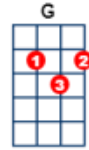

# I Can See Clearly Now [D]

Johnny Nash 1972 BPM: 122

<https://www.youtube.com/watch?v=b0cAWgTPiwM>

G\* & C\* = Alternative bar shaped cords

INTRO: 1 2 3 4 BASS PLAYS ONE BAR THEN | D . . . | . . . . | STRUM ↓ ↓ ↑ ↑ ↓ ↓ ↑

VERSE 1:-----

D . . . | G . . . | D . . . | . . . . |  
I can see clear-ly now the rain has gone—

D . . . | G . . . | A . . . | . . . . |  
I can see all— obsta-cles in my— way—

D . . . | G . . . | D . . . | . . . . |  
Gone are the da-ark clouds that had me blind—

D . . . | C . . . | G . . . | D . . . . |  
It's gonna be a bright— bright—, sunshine-y day~~~~~

BRIDGE:-----

F . . . | . . . | C . . . | . . . . |  
Look all a-round, there's nothing but blue— sky~~~~~

D . . . | C . . . | G . . . | D . . . . |  
It's gonna be a bright— bright—, sunshine-y day~~~~~

D . . . | C . . . | G . . . | D . . . . |  
It's gonna be a bright— bright—, sunshine-y day~~~~~

D . . . | C . . . | G . . . | D . . . . | D \