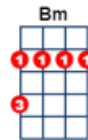

# I Can See Clearly Now [D]

Johnny Nash 1972 BPM: 122

<https://www.youtube.com/watch?v=b0cAWgTPiwM>

G\* & C\* = Alternative bar shaped cords

INTRO: 1 2 3 4 BASS PLAYS ONE BAR THEN | D . . . | . . . . | STRUM ↓ ↓ ↑ ↑ ↓ ↓ ↑

D . . . | C . . . | G . . . | D . . . . |  
It's gonna be a bright— bright—, sunshine-y day~~~~~

BRIDGE:-----

F . . . | . . . | C . . . | . . . . |  
Look all a-round, there's nothing but blue— sky~~~~~

F . . . | . . . | A . . . | . . . . |  
Look straight a-head **noth-ing but** blue— sky~~~~~

C#m . . . | G\* . . . | C#m . . . | G\* . . . | C\* . . . | Bm . . . | A . . . . |  
y~~~~~y~~~~~y~~~~~y~~~~~Ooo~~~~~Ooo~~~~~Ooo~~~~~

VERSE 3:-----

D . . . | G . . . | D . . . | . . . . |  
I can see clear-ly now the rain has gone—

D . . . | G . . . | A . . . | . . . . |  
I can see all— obsta-cles in my— way—

D . . . | G . . . | D . . . | . . . . |  
Gone are the da-ark clouds that had me blind—