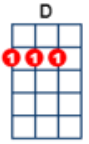

# I Can See Clearly Now [D]

Johnny Nash 1972 BPM: 122

<https://www.youtube.com/watch?v=b0cAWgTPiwM>

G\* & C\* = Alternative bar shaped cords

INTRO: 1 2 3 4 BASS PLAYS ONE BAR THEN | D . . . | . . . . | STRUM ↓ ↓ ↑ ↑ ↓ ↓ ↑

VERSE 1:-----

D . . . | G . . . | D . . . | . . . . |  
I can see clear-ly now the rain has gone—

D . . . | G . . . | A . . . | . . . . |  
I can see all— obsta-cles in my— way—

D . . . | G . . . | D . . . | . . . . |  
Gone are the da-ark clouds that had me blind—

D . . . | C . . . | G . . . | D . . . . |  
It's gonna be a bright— bright—, sunshine-y day~~~~~

BRIDGE:-----

F . . . | . . . | C . . . | . . . . |  
Look all a-round, there's nothing but blue— sky~~~~~

D . . . | C . . . | G . . . | D . . . . |  
It's gonna be a bright— bright—, sunshine-y day~~~~~

D . . . | C . . . | G . . . | D . . . . |  
It's gonna be a bright— bright—, sunshine-y day~~~~~

D . . . | C . . . | G . . . | D . . . . | D \