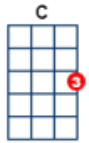

VERSE 2:-----

D . . . | G . . . | D . . . | . . . . |
I think I can make it now the pain has gone—