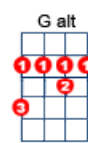

D . . . | G . . . | A . . . | . . . . |
All of the bad— feelings have dis-ap-peared ~~~~~

D . . . | G . . . | D . . . | . . . . |
Here is that rain-bow I've been wait-ing for~~~~~

D . . . | C . . . | G . . . | D . . . . |
It's gonna be a bright— bright—, sunshine-y day~~~~~

BRIDGE:-----

F . . . | . . . | C . . . | . . . . |
Look all a-round, there's nothing but blue— sky~~~~~

F . . . | . . . | A . . . | . . . . |
Look straight a-head **noth-ing but** blue— sky~~~~~

C#m . . . | G* . . . | C#m . . . | G* . . . | C* . . . | Bm . . . | A . . . . |
y~~~~~y~~~~~y~~~~~y~~~~~Ooo~~~~~Ooo~~~~~Ooo~~~~~

VERSE 3:-----

D . . . | G . . . | D . . . | . . . . |
I can see clear-ly now the rain has gone—