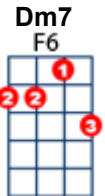

Do You Know the Way to San Jose [C] 1968

Dionne Warwick Writer: Burt Bacharach

BPM: Orig 158 UFOS 135 v2

INTRO: 1 2 3 4 **Cmaj7** . . . . | . . . . | . . . . | . . . .

Cmaj7 . . . . | . . . . | . . . . | . . . . | **Cmaj7** . . . . | . . . . | **Cmaj7** . . . . | . . . . |
Wo wo wo-wo wo wo-wo wo wo wo-wo-wo-wo Wo wo wo-wo wo wo wo-wo wo wo

VERSE 1:

Cmaj7 . . . . | **F6** . . . . | **Cmaj7** . . . . | **Gsus4** . . . . |
Do you know the way to San Jo-se? I've been a-way so long

. . . . | **G** . . . . | . . . . | . . . . |
I may go wrong and lose my way

Cmaj7 . . . . | **F6** . . . . | **C** . . . . | **Gsus4** . . . . |
Do you know the way to San Jo-se? I'm going back to find

. . . . | **G** . . . . | . . . . | . . . . |
Some peace of mind in San Jo-se

BRIDGE 1:

Em7 . . . . | **Am7** . . . . | . . . . | . . . . |
L.A. is a great big free-way

Em7 . . . . | **Am7** . . . . | **Em7** . . . . | . . . . |
Put a hundred down and buy a car-----

Em6 . . . . | **Dm** . . . . | **G** . . . . | . . . . |
In a week, maybe two, they'll make you a star-----

Dm . . . . | **G** . . . . | **G** . . . . | **G** . . . . |
Weeks turn in to years---- How quick they pass and all the

G . . . . | **G** . . . . | . . . . | . . . . |
Stars that nev--- er were are parkin'---

G . . . . | **G** . . . . | **G** . . . . | **G** . . . . |
Cars and pumpin' gas.

VERSE 2:

Cmaj7 . . . . | **F6** . . . . | **C** . . . . | **Gsus4** . . . . |
You can real-- ly breathe in San Jo-se. They've got a lot of space

. . . . | **G** . . . . | . . . . | . . . . |
There'll be a place where I can stay

Cmaj7 . . . . | **F6** . . . . | **C** . . . . | **Gsus4** . . . . |
I was born and raised in San Jo-se. I'm going back to find

. . . . | **G** . . . . | . . . . | . . . . |
Some peace of mind in San Jo-se

BRIDGE 2:

Em7 . . . . | **Am7** . . . . | . . . . | . . . . |
Fame and for-- tune is a mag-net

Em7 . . . . | **Am7** . . . . | **Em7** . . . . | . . . . |
It can pull you far a----- way from home-----

Em6 . . . . | **Dm** . . . . | **G** . . . . | . . . . |
With a dream in your heart you're never a--- lone-----

Dm . . . . | **G** . . . . | **G** . . . . | **G** . . . . |
Dreams turn in to dust and blow a-way and there you

G . . . . | **G** . . . . | . . . . | . . . . |
Are with-out a friend. You pack your

G . . . . | **G** . . . . | **G** . . . . | **G** . . . . |
Car and ride a-way----

ENDING: