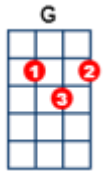

Do You Know the Way to San Jose [C] 1968

Dionne Warwick Writer: Burt Bacharach

BPM: Orig 158 UFOS 135 v2

INTRO: 1 2 3 4 **Cmaj7** . . . . | . . . . | . . . . | . . . .

Cmaj7 . . . . | . . . . | . . . . | . . . . | **Cmaj7** . . . . | . . . . | **Cmaj7** . . . . | . . . . |
Wo wo wo-wo wo wo-wo wo wo wo-wo-wo-wo Wo wo wo-wo wo wo wo-wo wo wo

VERSE 1:

Cmaj7 . . . . | **F6** . . . . | **Cmaj7** . . . . | **Gsus4** . . . . |
Do you know the way to San Jo-se? I've been a-way so long

. . . . | **G** . . . . | . . . . | . . . . |
I may go wrong and lose my way

Cmaj7 . . . . | **F6** . . . . | **C** . . . . | **Gsus4** . . . . |
Do you know the way to San Jo-se? I'm going back to find

. . . . | **G** . . . . | . . . . | . . . . |
Some peace of mind in San Jo-se

BRIDGE 1:

Em7 . . . . | **Am7** . . . . | . . . . | . . . . |
L.A. is a great big free-way

Em7 . . . . | **Am7** . . . . | **Em7** . . . . | . . . . |
Put a hundred down and buy a car-----

Em6 . . . . | **Dm** . . . . | **G** . . . . | . . . . |
In a week, maybe two, they'll make you a star-----

Dm . . . . | **G** . . . . | **G** . . . . | **G** . . . . |
Weeks turn in to years---- How quick they pass and all the

G . . . . | **G** . . . . | . . . . | . . . . |
Stars that nev--- er were are parkin'---

G . . . . | **G** . . . . | **G** . . . . | **G** . . . . |
Cars and pumpin' gas.

VERSE 2:

Cmaj7 . . . . | **F6** . . . . | **C** . . . . | **Gsus4** . . . . |
You can real-- ly breathe in San Jo-se. They've got a lot of space

. . . . | **G** . . . . | . . . . | . . . . |
There'll be a place where I can stay

Cmaj7 . . . . | **F6** . . . . | **C** . . . . | **Gsus4** . . . . |
I was born and raised in San Jo-se. I'm going back to find

. . . . | **G** . . . . | . . . . | . . . . |
Some peace of mind in San Jo-se

BRIDGE 2:

Em7 . . . . | **Am7** . . . . | . . . . | . . . . |
Fame and for-- tune is a mag-net

Em7 . . . . | **Am7** . . . . | **Em7** . . . . | . . . . |
It can pull you far a----- way from home-----

Em6 . . . . | **Dm** . . . . | **G** . . . . | . . . . |
With a dream in your heart you're never a--- lone-----

Dm . . . . | **G** . . . . | **G** . . . . | **G** . . . . |
Dreams turn in to dust and blow a-way and there you

G . . . . | **G** . . . . | . . . . | . . . . |
Are with-out a friend. You pack your

G . . . . | **G** . . . . | **G** . . . . | **G** . . . . |
Car and ride a-way----

ENDING: