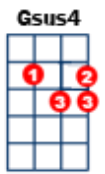

Do You Know the Way to San Jose [C] 1968

Dionne Warwick Writer: Burt Bacharach

BPM: Orig 158 UFOS 135 v2

INTRO: 1 2 3 4 **Cmaj7** . . . . | . . . . | . . . . | . . . .

Cmaj7 . . . . | . . . . | . . . . | . . . . | **Cmaj7** . . . . | . . . . | **Cmaj7** . . . . | . . . . |
Wo wo wo-wo wo wo-wo wo wo wo-wo-wo-wo Wo wo wo-wo wo wo wo-wo wo wo

VERSE 1:

Cmaj7 . . . . | **F6** . . . . | **Cmaj7** . . . . | **Gsus4** . . . . |
Do you know the way to San Jo-se? I've been a-way so long

. . . . | **G** . . . . | . . . . | . . . . |
I may go wrong and lose my way

Cmaj7 . . . . | **F6** . . . . | **C** . . . . | **Gsus4** . . . . |
Do you know the way to San Jo-se? I'm going back to find

. . . . | **G** . . . . | . . . . | . . . . |
Some peace of mind in San Jo-se

BRIDGE 1:

Em7 . . . . | **Am7** . . . . | . . . . | . . . . |
L.A. is a great big free-way

Em7 . . . . | **Am7** . . . . | **Em7** . . . . | . . . . |
Put a hundred down and buy a car-----

Em6 . . . . | **Dm** . . . . | **G** . . . . | . . . . |
In a week, maybe two, they'll make you a star-----

Dm . . . . | **G** . . . . | **G** . . . . | **G** . . . . |
Weeks turn in to years---- How quick they pass and all the

G . . . . | **G** . . . . | . . . . | . . . . |
Stars that nev--- er were are parkin'---

G . . . . | **G** . . . . | **G** . . . . | **G** . . . . |
Cars and pumpin' gas.

VERSE 2:

Cmaj7 . . . . | **F6** . . . . | **C** . . . . | **Gsus4** . . . . |
You can real-- ly breathe in San Jo-se. They've got a lot of space

. . . . | **G** . . . . | . . . . | . . . . |
There'll be a place where I can stay

Cmaj7 . . . . | **F6** . . . . | **C** . . . . | **Gsus4** . . . . |
I was born and raised in San Jo-se. I'm going back to find

. . . . | **G** . . . . | . . . . | . . . . |
Some peace of mind in San Jo-se

BRIDGE 2:

Em7 . . . . | **Am7** . . . . | . . . . | . . . . |
Fame and for-- tune is a mag-net

Em7 . . . . | **Am7** . . . . | **Em7** . . . . | . . . . |
It can pull you far a----- way from home-----

Em6 . . . . | **Dm** . . . . | **G** . . . . | . . . . |
With a dream in your heart you're never a--- lone-----

Dm . . . . | **G** . . . . | **G** . . . . | **G** . . . . |
Dreams turn in to dust and blow a-way and there you

G . . . . | **G** . . . . | . . . . | . . . . |
Are with-out a friend. You pack your

G . . . . | **G** . . . . | **G** . . . . | **G** . . . . |
Car and ride a-way----

ENDING: